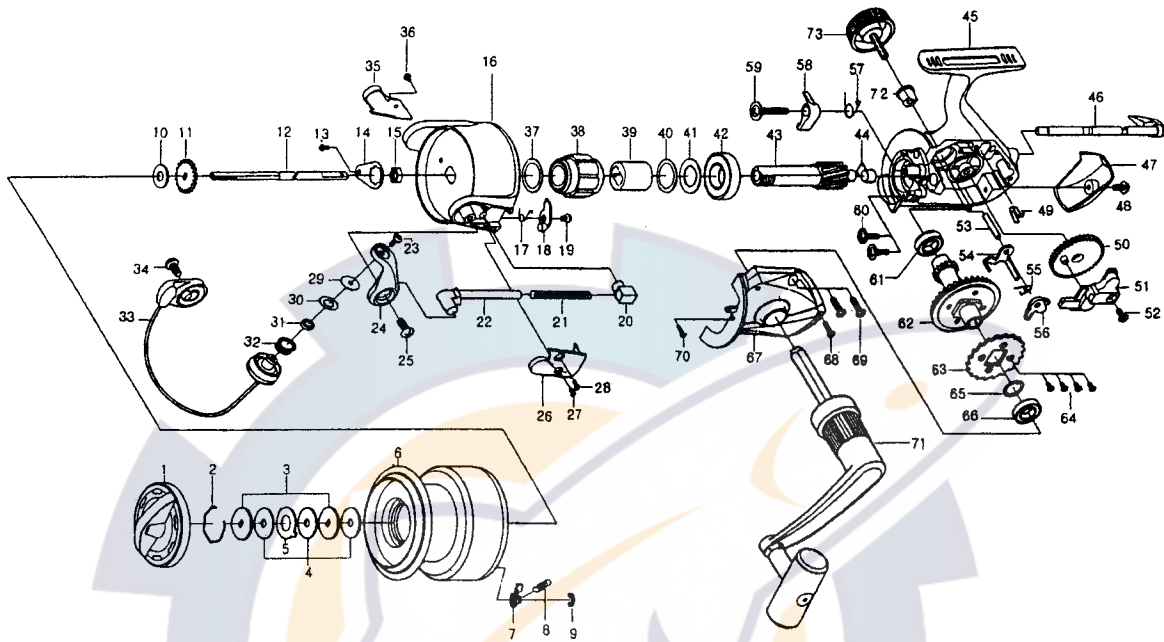

LAGUNA 4500 / 5000

Key No.	Parts No.	Parts Name	Key No.	Parts No.	Parts Name
1	E54-5501	DRAG KNOB	40	F71-1801	BALL BEARING WASHER A
2	171-7701	DRAG WASHER RET	41	F71-1701	BALL BEARING WASHER B
3	L03-1301	KEY WASHER	42	L03-6401	BALL BEARING B
4	373-3711	DRAG WASHER	43	E54-2001	PINION GEAR
5	B89-9501	EARED WASHER	44	B88-0001	PINION COLLAR
2-9	E54-5201	SPOOL	45	E54-1601	BODY
2-9	E54-6601	SPOOL (EXTRA)	46	E54-1801	A/R LEVER
7	B07-8201	CLICK PAWL	47	E54-3501	REAR COVER
8	145-2101	CLICK SPRING	48	F21-2201	REAR COVER SCREW
9	320-1402	CLICK RET	49	E54-1701	A/R CAM SPRING
10	L00-3400	SPOOL WASHER	50	E54-2201	OSC GEAR
11	L02-1401	CLICK GEAR	51	E54-2301	OSC SLIDER
12	E54-3301	MAIN SHAFT	52	351-8901	OSC SLIDER SCREW
13	L01-1702	ROTOR NUT HOLD PLT SCREW	53	E54-2501	A/R CAM SHAFT
14	F58-9801	ROTOR NUT HOLD PLT	54	E54-2401	A/R CAM
15	340-8301	ROTOR NUT	55	E54-2601	A/R PAWL SPRING A
16	E54-3601	ROTOR	56	E54-3001	A/R PAWL A
17	F72-3301	BAIL TRIP LEVER SPRING	57	F72-1701	A/R PAWL SPRING B
18	F71-2601	BAIL TRIP LEVER	58	E54-2101	A/R PAWL B
19	E80-0802	BAIL TRIP LEVER SCREW	59	F75-4101	A/R PAWL SCREW
20	E80-8901	BAIL SPRING HOLDER	60	L01-1601	BEARING RET SCREW
21	E54-3901	BAIL SPRING	61	B54-6001	BALL BEARING C
22	E80-8706	BAIL SPRING SHAFT	62	E54-2701	DRIVE GEAR
23	F60-7301	LINE ROLLER SCREW	63	E54-2801	A/R RATCHET
24	E54-4001	BAIL ARM	64	E54-2901	A/R RATCHET SCREW
25	E00-7601	BAIL ARM SCREW	65	371-2824	DRIVE GEAR WASHER
26	E54-4101	BAIL SPRING COVER	66	B54-6001	BALL BEARING D
27	G25-7301	BAIL SPRING COVER SCREW A	67	E54-3401	SIDE COVER
28	E24-8101	BAIL SPRING COVER SCREW B	68	E13-0501	SIDE COVER SCREW A
29	F44-6302	LINE ROLLER COLLAR	69	B83-5002	SIDE COVER SCREW B
30	F44-6202	LINE ROLLER WASHER	70	G25-7301	SIDE COVER SCREW C
31	F05-5601	BALL BEARING A	71	E54-4501	HANDLE
32	F45-4902	LINE ROLLER	72	F73-1601	HANDLE COLLAR
33	E54-4201	BAIL	73	L00-9111	HANDLE SCREW
34	E00-7601	BAIL HOLDER SCREW			
35	E54-4401	BAIL HOLDER COVER			
36	E24-8101	BAIL HOLDER COVER SCREW			
37	F71-1801	ROLLER CLUTCH WASHER			
38	F72-2601	ROLLER CLUTCH			
39	F70-9801	SPACING SLEEVE			

LA5000 SPECIAL PARTS

Key No.	Parts No.	Parts Name
2-9	E54-6001	SPOOL
2-9	E54-6901	SPOOL (EXTRA)